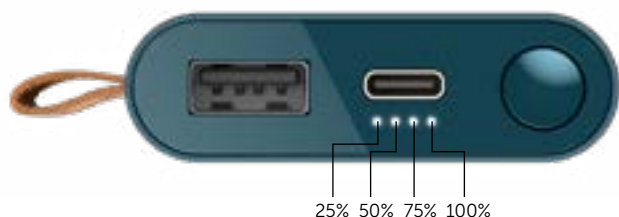

FRESH 'N REBEL

POWERBANK 6000 mAh

manual

Product code:
2PB6000 v1 001

Designed by and manufactured on behalf of:
Sitecom Europe BV NL - 3011 TA, 6

Charging:	LEDs blinking indicating charge
Fully Charged:	All LEDs off
Charging A Device:	LEDs blink for 30sec. indicate charge
Press Button:	LEDs show charge

RECHARGE? HERE'S HOW:

- 1. Charge the Powerbank with the USB-C cable**
During charging the LEDs blink to indicate the charging status of the battery.
- 2. Connect your device**
Use the cable fit for your device to connect the device to the Powerbank using either the USB-A port or USB-C port.
- 3. Push the button on the Powerbank**
The battery indicator LEDs blink for 30 seconds.