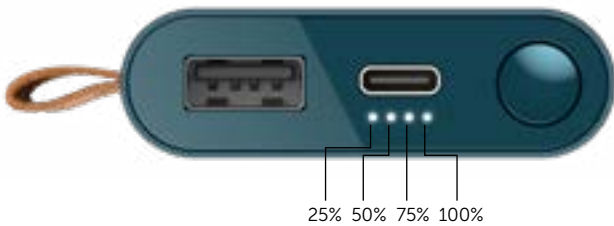

Opladen:	LEDs knipperen
Volledig opgeladen:	Alle LEDs aan
Apparaat opladen:	LEDs knipperen voor 30 sec.
Knop indrukken:	LEDs geven batterij niveau aan

TWEE UITGANGEN?!?:

De USB-C poort kan gebruikt worden om de Powerbank op te laden (input), maar ook om je mobiele apparaten op te laden (output). Om je apparaten te beschermen, zal de Powerbank uitgaan als hij te warm wordt. We raden je aan om hem uit de zon te houden en uit de buurt van verwarmingen en andere warmtebronnen.

OPLADEN? ZO DOE JE DAT:

1. **1. Laad de Powerbank op met de USB-C kabel**
   Tijdens het opladen blijven de LED lichtjes knipperen om aan te geven dat de batterij aan het opladen is.
2. **2. Verbind je apparaat**
   Gebruik een geschikte kabel om je apparaat te verbinden met de Powerbank via de USB-A of USB-C poort.
3. **3. Druk op de knop van de Powerbank**
   De indicatie LED lichtjes knipperen voor 30 seconden.

Klaar! Je smartphone, tablet of ander mobiel apparaat kan er weer tegenaan!

BELANGRIJKE VEILIGHEIDSINSTRUCTIES

Uw veiligheid heeft onze hoogste prioriteit. Deze veiligheidsrichtlijnen zijn opgesteld om u optimaal te laten profiteren van uw Fresh 'n Rebel-producten. Houd u aan het onderstaande om een betrouwbare werking te waarborgen:

- Volg altijd alle instructies en waarschuwingen op.
- Lees alle instructies in de gebruikershandleiding zorgvuldig door voordat u het product gaat gebruiken.
- Open de Powerbank niet; er bevinden zich geen onderdelen in het apparaat die u kunt repareren, en als u het toch doet, komt de garantie te vervallen.
- Gebruik de Powerbank niet in een natte omgeving of onder natte omstandigheden.
- Gebruik de Powerbank niet gedurende lange tijd in of in de buurt van een grote warmtebron, een warmterooster of direct zonlicht. Gebruik de Powerbank alleen in omgevingen waar het tussen de 5 en 45 oC is.
- Dek de Powerbank niet af met papier of andere materialen. Dat kan het koelvermogen van de Powerbank beïnvloeden.

Garantie en beperkingen

Wij garanderen het product tegen defecten in materiaal en vakmanschap gedurende een periode van 2 jaar vanaf de aankoopdatum. Gedurende die periode mogen defecte producten ter reparatie of vervanging worden aangeboden in de winkel waar het product is gekocht. Ander(e) onopzettelijke schade, slijtage, verlies of gebruik dan beschreven in de gebruikershandleiding valt niet onder de garantie.

Productspecificaties Powerbank 6000 mAh

- Batterijvermogen: 6000 mAh
- Invoer: 5V/2.1A (max)
- Uitvoer: 5V/2.1A (max) op 1 USB-A poort, 5V/2.1A (max) op 1 USB-C poort
- Productgewicht: 130g
- Eersteklas veiligheidsvoorzieningen beschermen tegen: overspanning, overstroom, oververhitting, overbelasting, over-ontlading en kortsluiting.